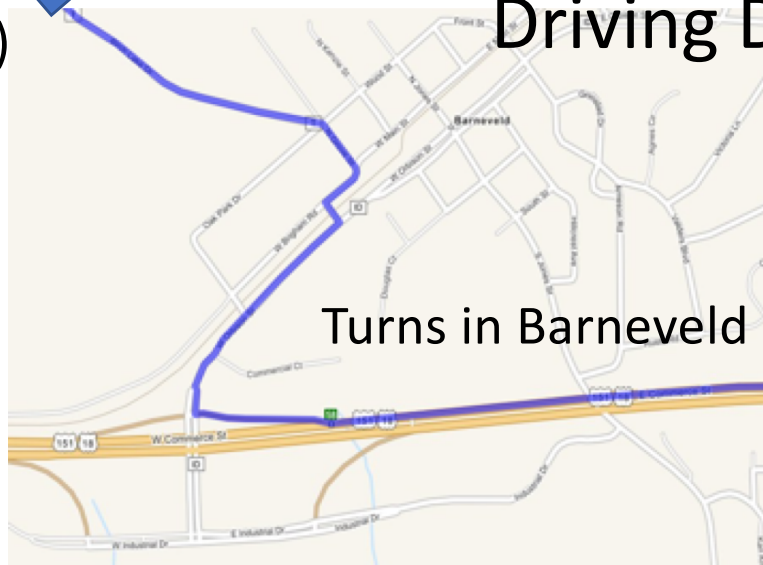

WILDWOOD WEEKEND 2018

T-Shirts \$15

4.2 Miles To
Cabin turn
(off of CR-T)

Driving Directions

Turns in Barneveld

18-151 from
Madison

Driving Directions from Madison:

Take US HWY 18/151 (Verona Road) West to Barneveld (26 miles) exit 58 CR-ID
Turn right on CR-ID .3 mi and take the 2nd left onto CR-T (.3 miles)
Turn right on CR-T and then left on CRT/N & Grove Street (.4 miles)
Turn Slight left (45% down the hill) on CR-T & Birch Lake Dr. (4.2 miles)
Turn Right on Lakeview Rd and go (.7 miles) stay to the right at the "Y" intersection
Cabin Rd. is on the left. Drive to the top of the hill. 7496 Lakeview Rd. Barneveld WI